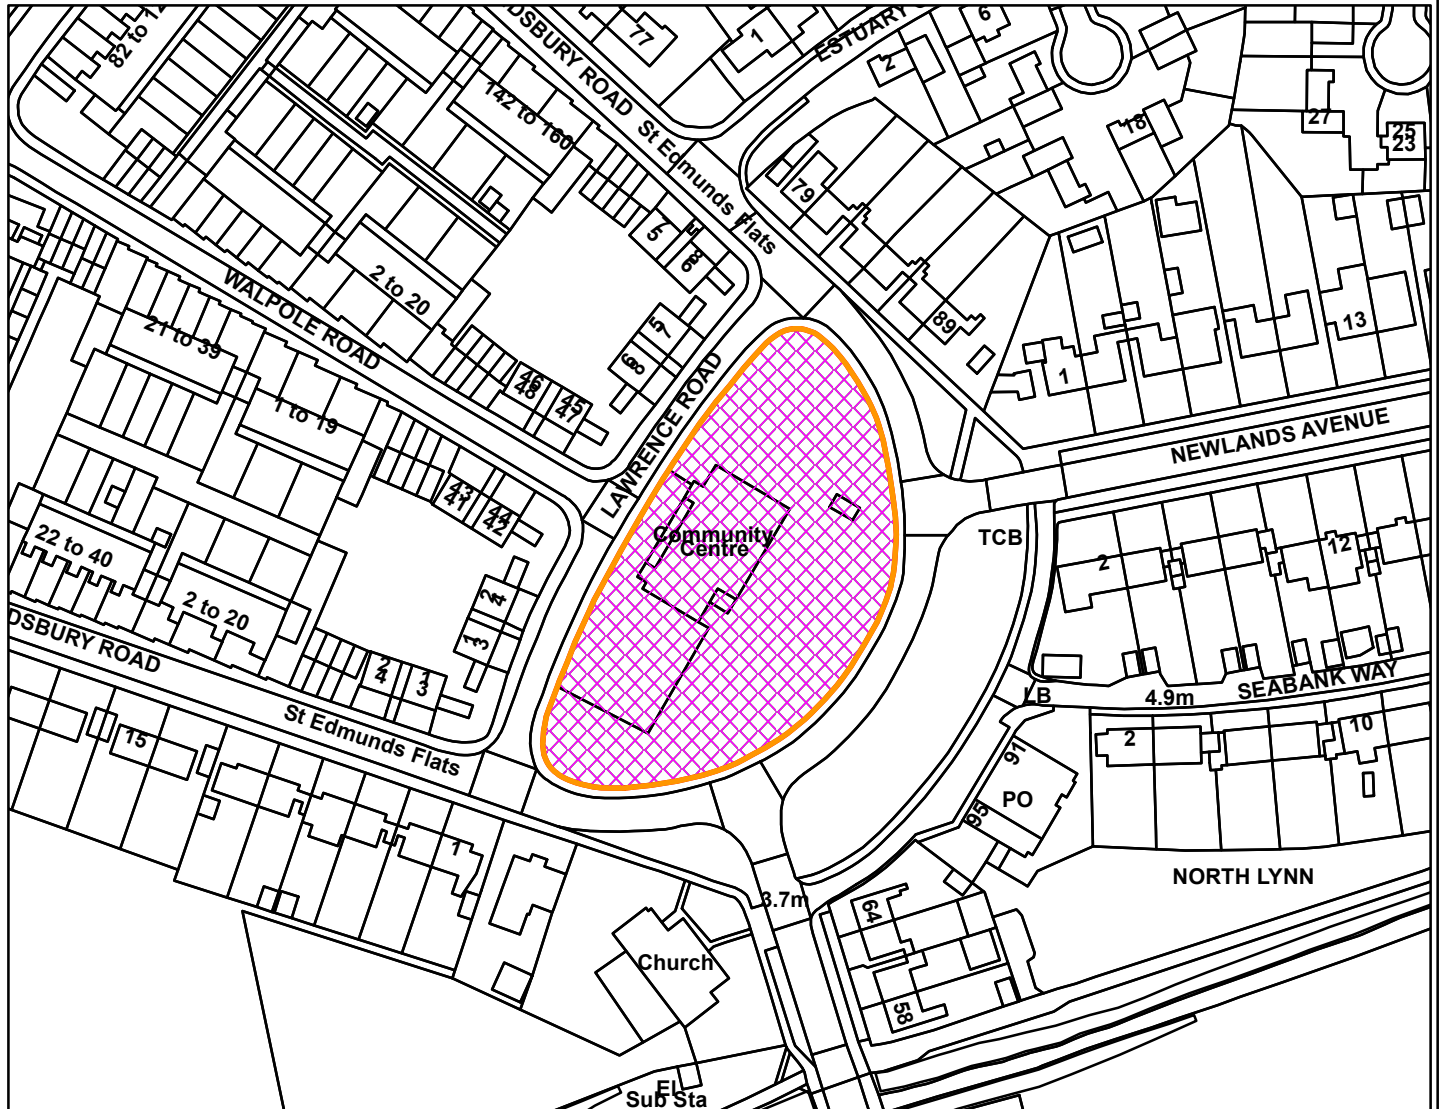

Former North Lynn Community Centre Lawrence Road King's Lynn Norfolk PE30 2DW

**Legend**

© Crown copyright and database rights 2025  
 Ordnance Survey AC0000819234

Organisation	BCKLWN
Department	Department
Comments	Not Set
Date	25/03/2026
MSA Number	0100024314